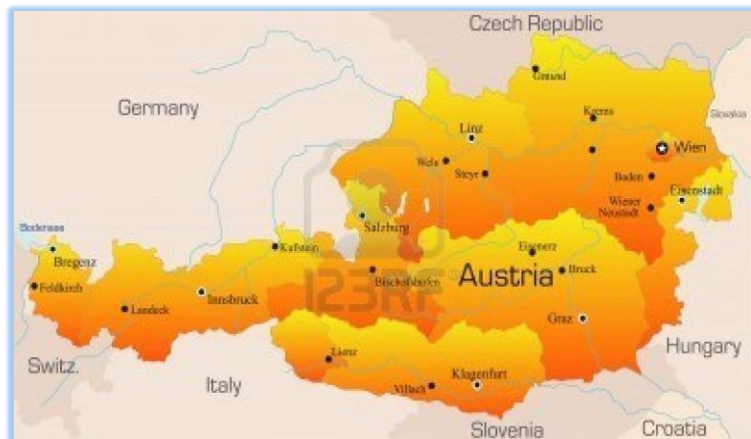

How to decide if you are a candidate for one of our projects?

You are a candidate to join us if:

You are praying and asking God if He wants you to take a step of faith; and if you desire to have your love for soccer be used to glorify God in a foreign country.

Hebrews 11:6 "And without faith it is impossible to please God, because anyone who comes to him must believe that he exists and that he rewards those who earnestly seek him."

Ephesians 3:20 "Now to him who is able to do immeasurably more than all we ask or imagine, according to his power that is at work within us,..."

Philippians 4:6-7 "Do not be anxious about anything, but in everything, by prayer and petition, with thanksgiving, present your requests to God. And the peace of God, which transcends all understanding, will guard your hearts and minds in Christ Jesus."